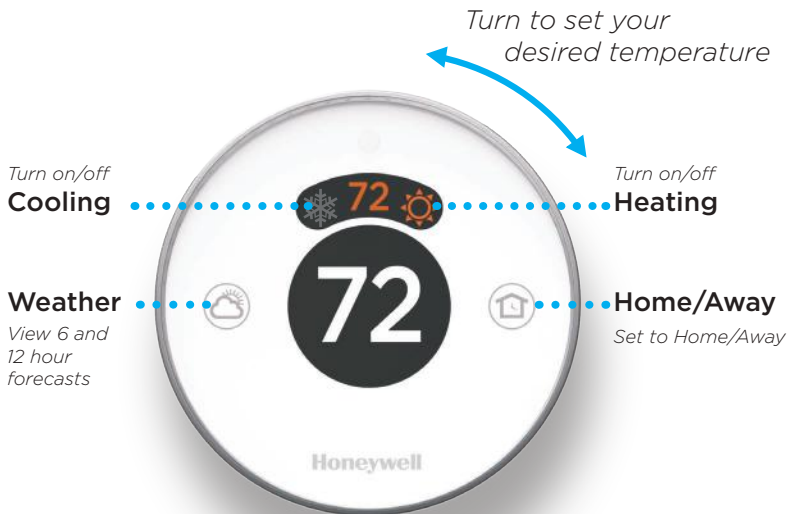

How to use your Lyric thermostat